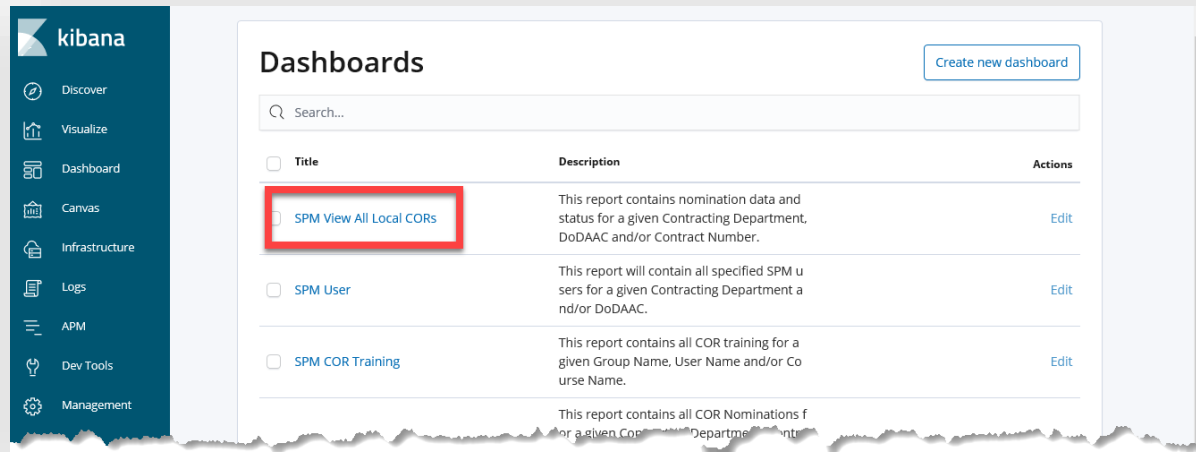

The screenshot shows the PIEE 6.8.0 dashboard. At the top left is the PIEE logo with the version number 6.8.0. Navigation links for 'My Account', 'Administration', and 'Help' are visible. The user is logged in as 'TesterFN Test'. A warning message states: 'Warning: The Procurement Integrated Enterprise Environment (PIEE) Cryptographic module is currently down. You will not be able to sign, submit, or process documents until it is running again. This does not impact any user action that utilizes a CAC or Digital Certificate to sign documents.' Below the warning, the dashboard is titled 'Welcome to the Procurement Integrated Enterprise Environment'. It features several functional areas: 'Award' (Solicitation, SAM), 'Post Award Admin' (SPM, CCM, CDR, EDA, Contract Closeout), 'Payment' (WAWF, myInvoice), 'Operational Support' (JAM, PCM), 'Purchase Card' (U.S. Bank), 'Security' (NCCS), and 'Other' (WBT). The SPM icon is highlighted with a red border.

On the SPM Homepage select the Menu button

On the SPM Menu page select Admin Reports – EDA

Selecting the Admin Reports – EDA will send the user to the Kibana homepage. Once there, the user will select the SPM View All Local CORs report.