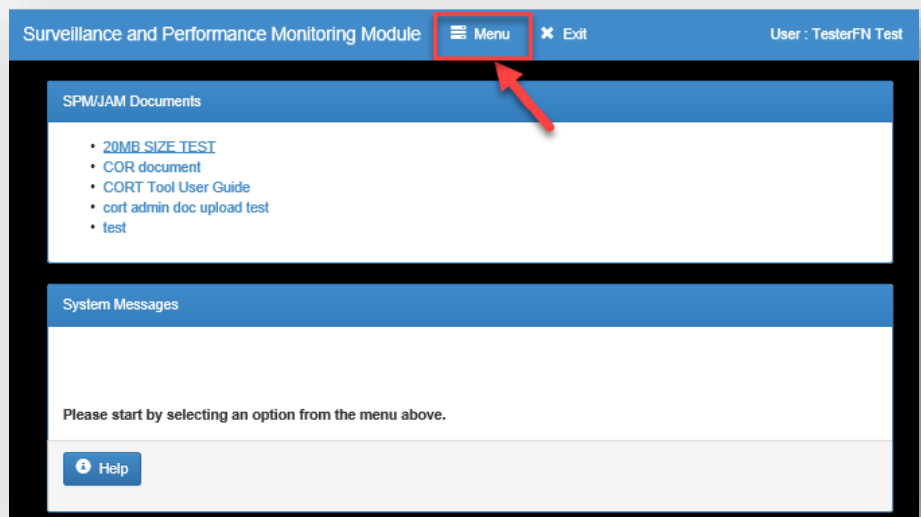

On the SPM Homepage select the Menu button