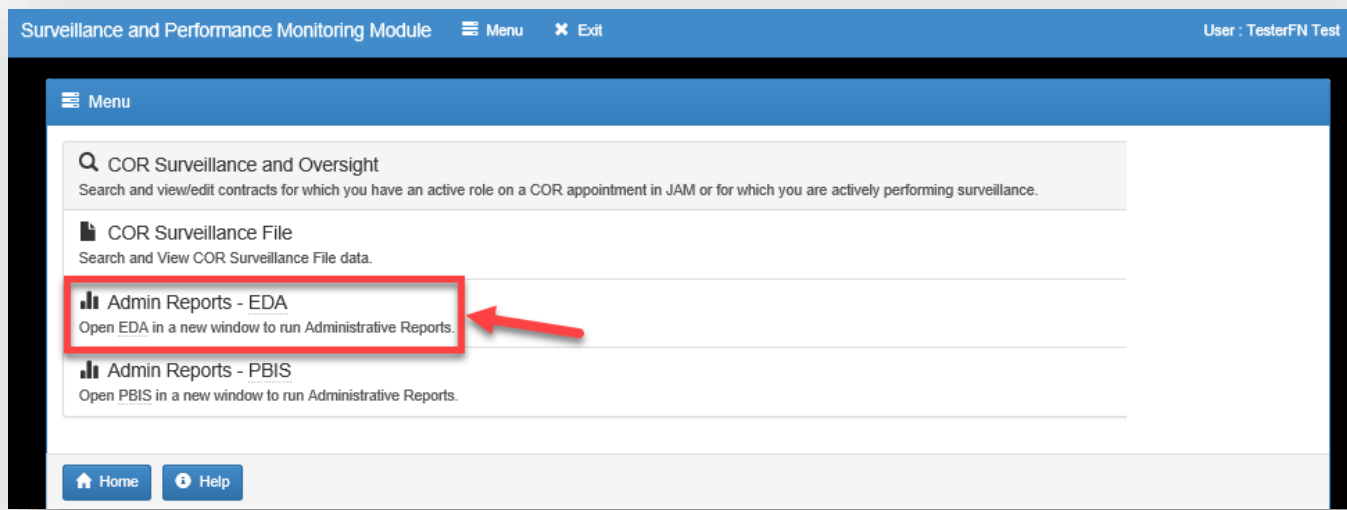

On the SPM Menu page select Admin Reports – EDA