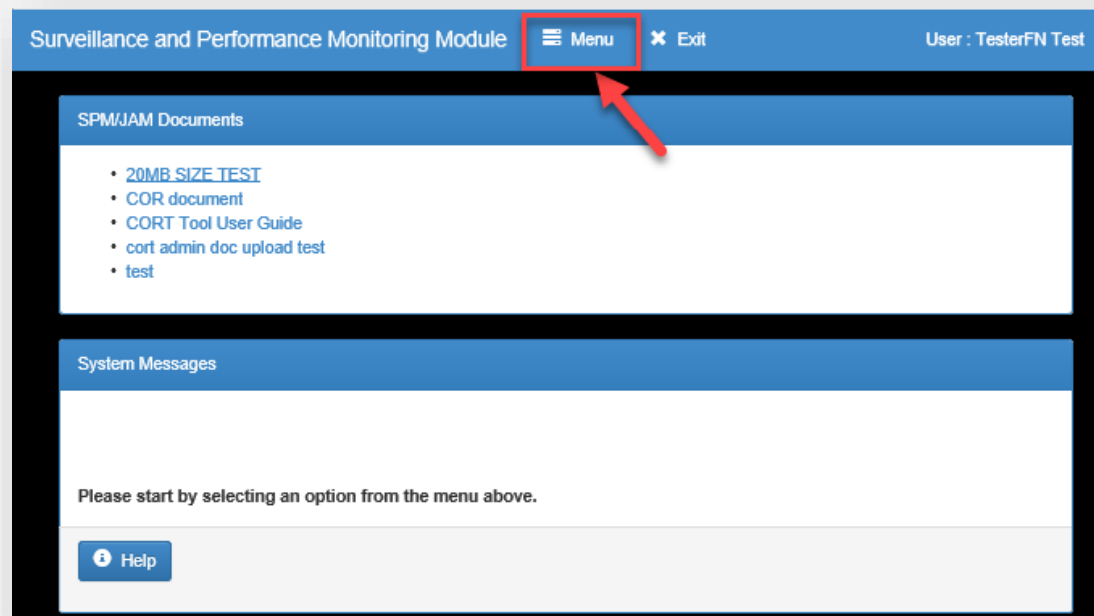

On the SPM Homepage select the Menu button